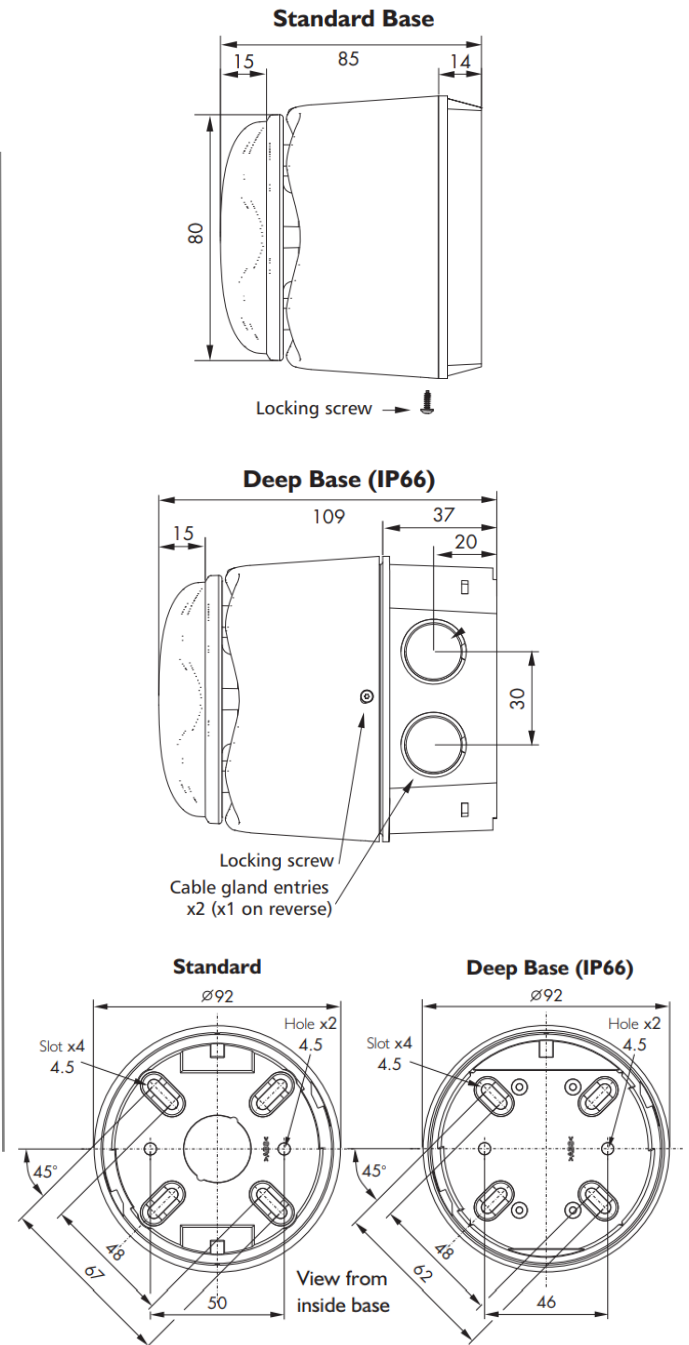

LGM

PRODUCTS

+44 1252 725257
sales@lgmproducts.com

Banshee Excel Lite CHX

Xenon Sounder Beacon

Datasheet Version 1.0

Tones	32
Stages	2
Sound output	88-104dBA (12v) 94-110dBA (24v)
Volume control	High, Medium (-10dBA), Low (-20dBA)
Light source	Xenon beacon
Flash rate	1 Hz
Current consumption	40mA (12v) 90mA (24v)
IP rating	IP45 (shallow base) IP66 (deep base)
Terminal capacity	2x 2.5mm
Temperature range	-15° to +40°C
Body material	ABS
Body colour	Red/White
Lens material	Polycarbonate
Lens Colour	Amber/Blue/Clear/Green/Red
Approvals	EN54-3 approved VDS

Tel: +44(0)1252 725257

Fax: +44(0)1252 727627

© 2018/19 LGM Products Ltd.

Email: sales@lgmproducts.com

Web: www.lgmproducts.com

ISO 9001:2015 certified

Address: LGM Products Ltd, Unit 15 Riverside Industrial Park, Farnham, Surrey, GU9 7UG, United Kingdom.